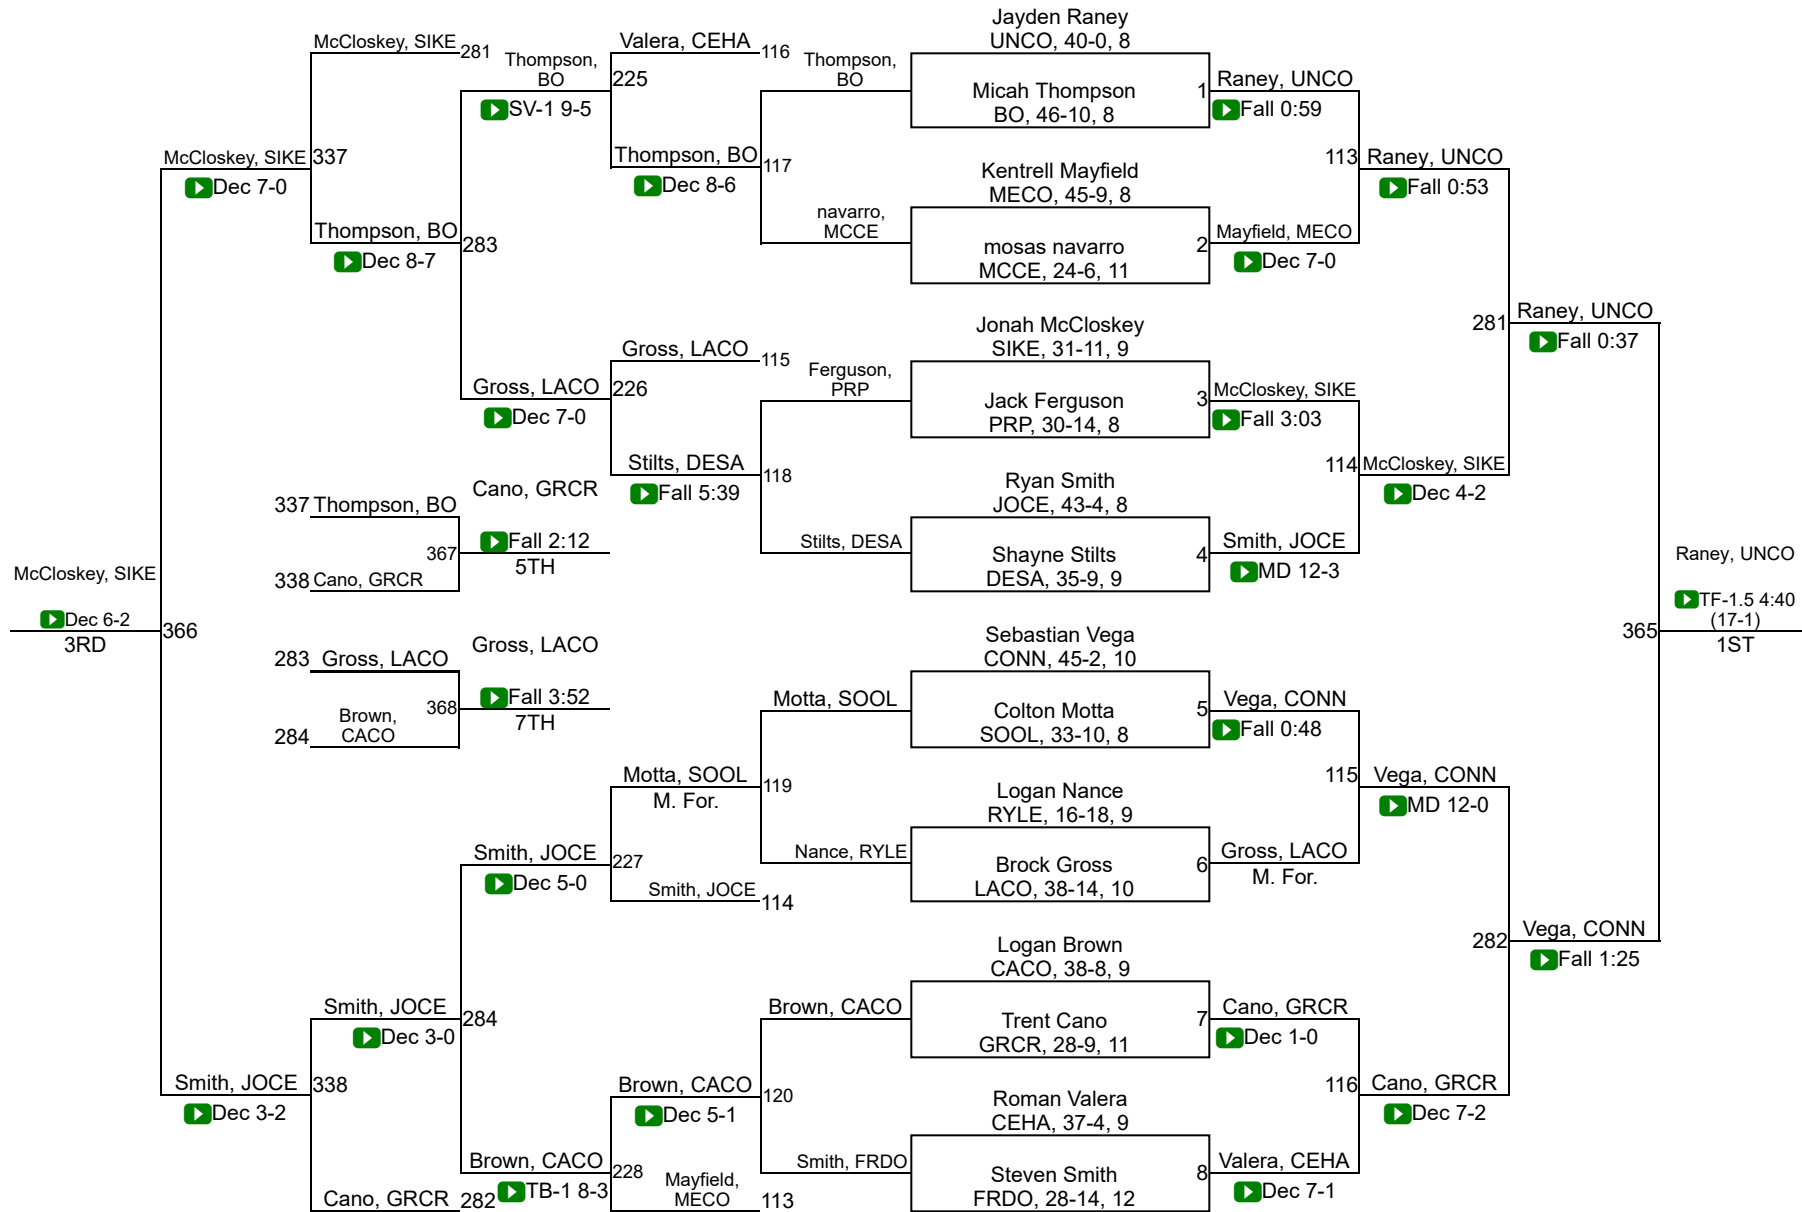

Most Pins in Least Total Time

Stephen Little (Union County)
8 pins in 9:17

Orville Williams Outstanding Wrestler Award

Cole Thomas (Ryle HS, Sr., 132 lbs.)

Kentucky Wrestling Coaches Association - Awards

Small School Division

Champion - Union County (200.5 Pts)

Runner-up - Paducah Tilghman (115 pts)

KWCA Coach of the Year

Jim Matney, Johnson Central

KWCA Official of the Year

Jon Eschan

KYWCA Hall of Fame

William Green

Russ Reigel

Che Founder

Kentucky Wrestling Officials Association - Awards

Coach of the Year - Blake Gamble, Johnson Central

Officiating Hall of Fame - Joe Cattan

<u>Place</u>	<u>Team Name</u>	<u>Total Points</u>
53	Pleasure Ridge Park	1.0
58	Atherton	-
58	Bryan Station	-
58	Bullitt Central	-
58	Knott County Central	-
58	Martin County	-
58	McCreary Central	-
58	Montgomery County	-
58	North Oldham	-
58	Perry County Central	-
58	Pikeville	-
58	Whitley County	-

KHSAA Final Round State Championship

106

KHSAA Final Round State Championship

120

KHSAA Final Round State Championship

126

KHSAA Final Round State Championship

132