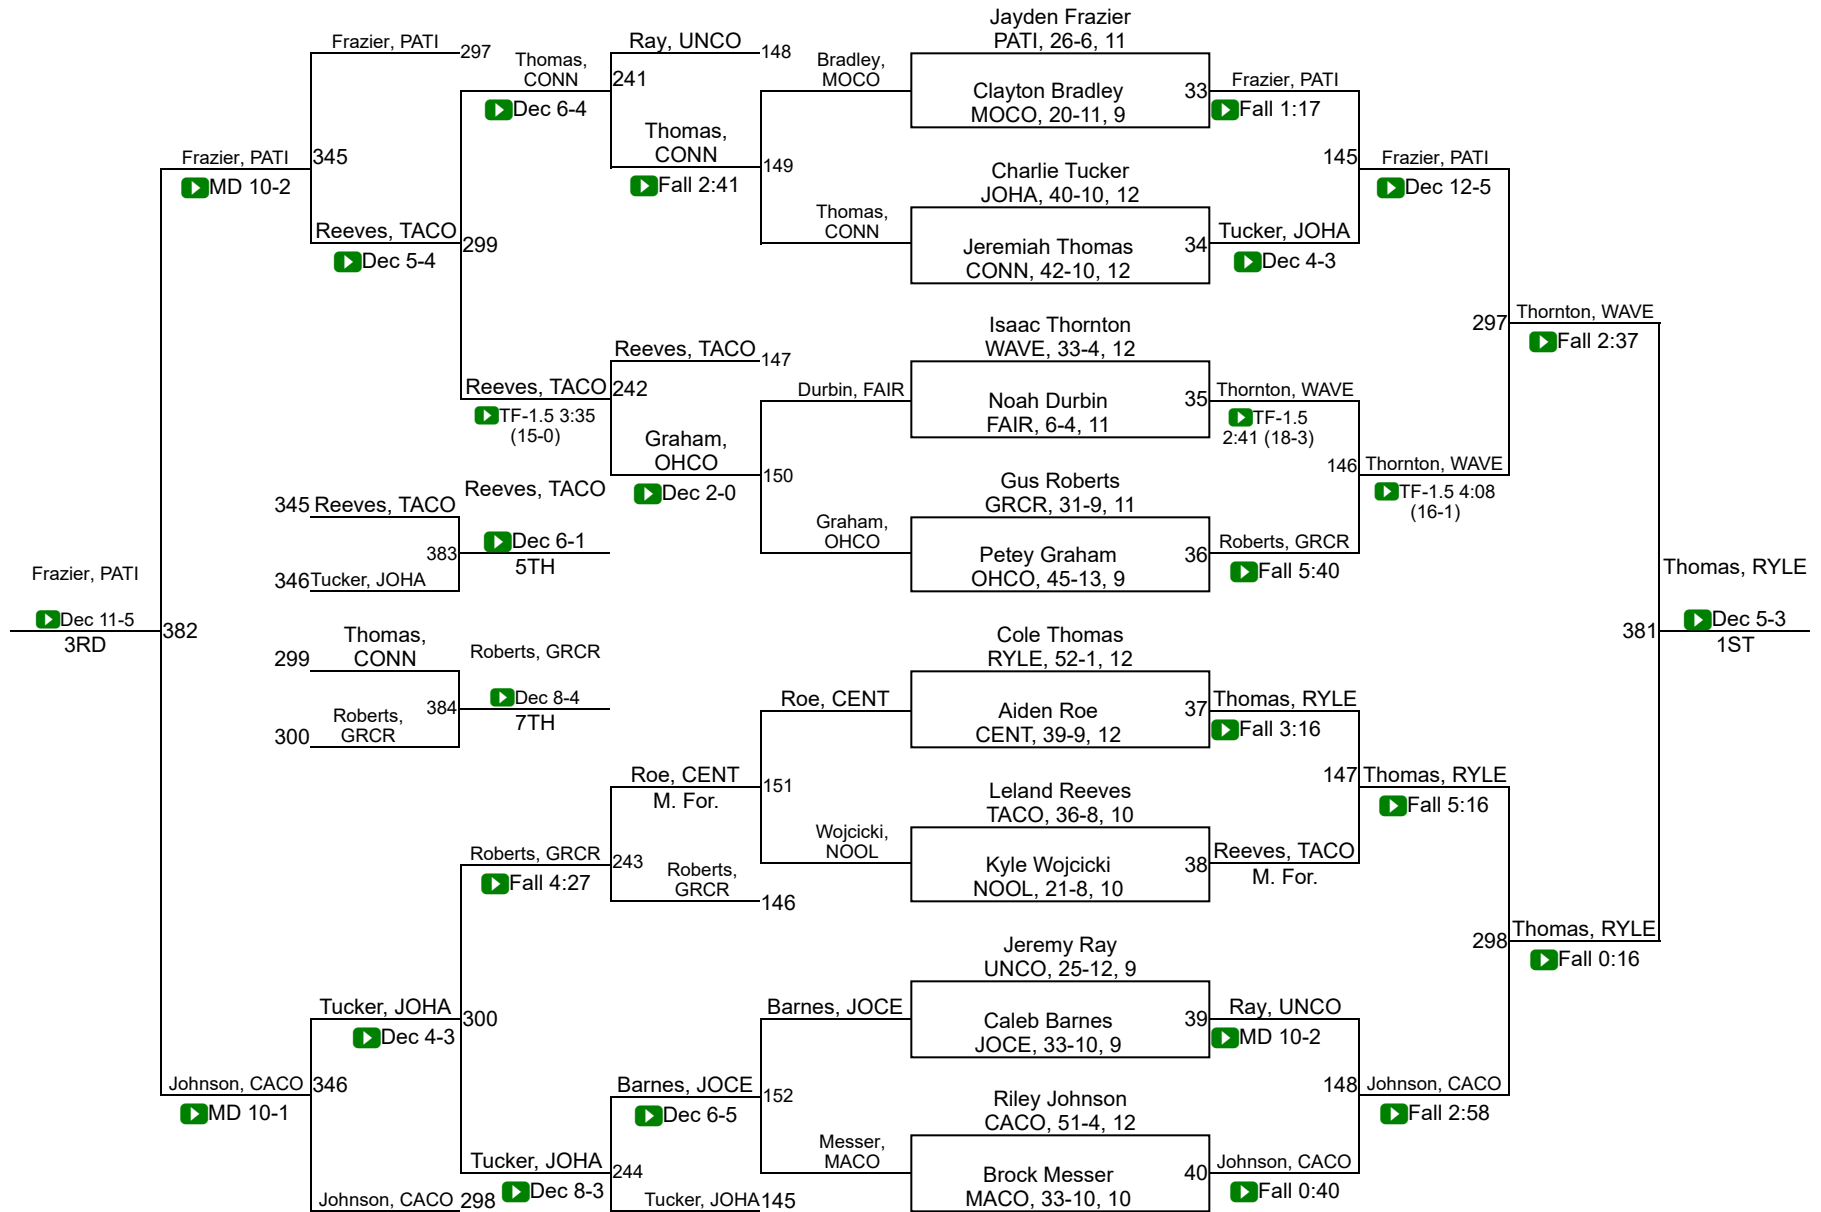

Russ Reigel

Che Founder

Kentucky Wrestling Officials Association - Awards

Coach of the Year - Blake Gamble, Johnson Central

Officiating Hall of Fame - Joe Cattan

<u>Place</u>	<u>Team Name</u>	<u>Total Points</u>
53	Pleasure Ridge Park	1.0
58	Atherton	-
58	Bryan Station	-
58	Bullitt Central	-
58	Knott County Central	-
58	Martin County	-
58	McCreary Central	-
58	Montgomery County	-
58	North Oldham	-
58	Perry County Central	-
58	Pikeville	-
58	Whitley County	-

KHSAA Final Round State Championship

106

KHSAA Final Round State Championship

120

KHSAA Final Round State Championship

126

KHSAA Final Round State Championship

132

KHSAA Final Round State Championship

138

KHSAA Final Round State Championship

165