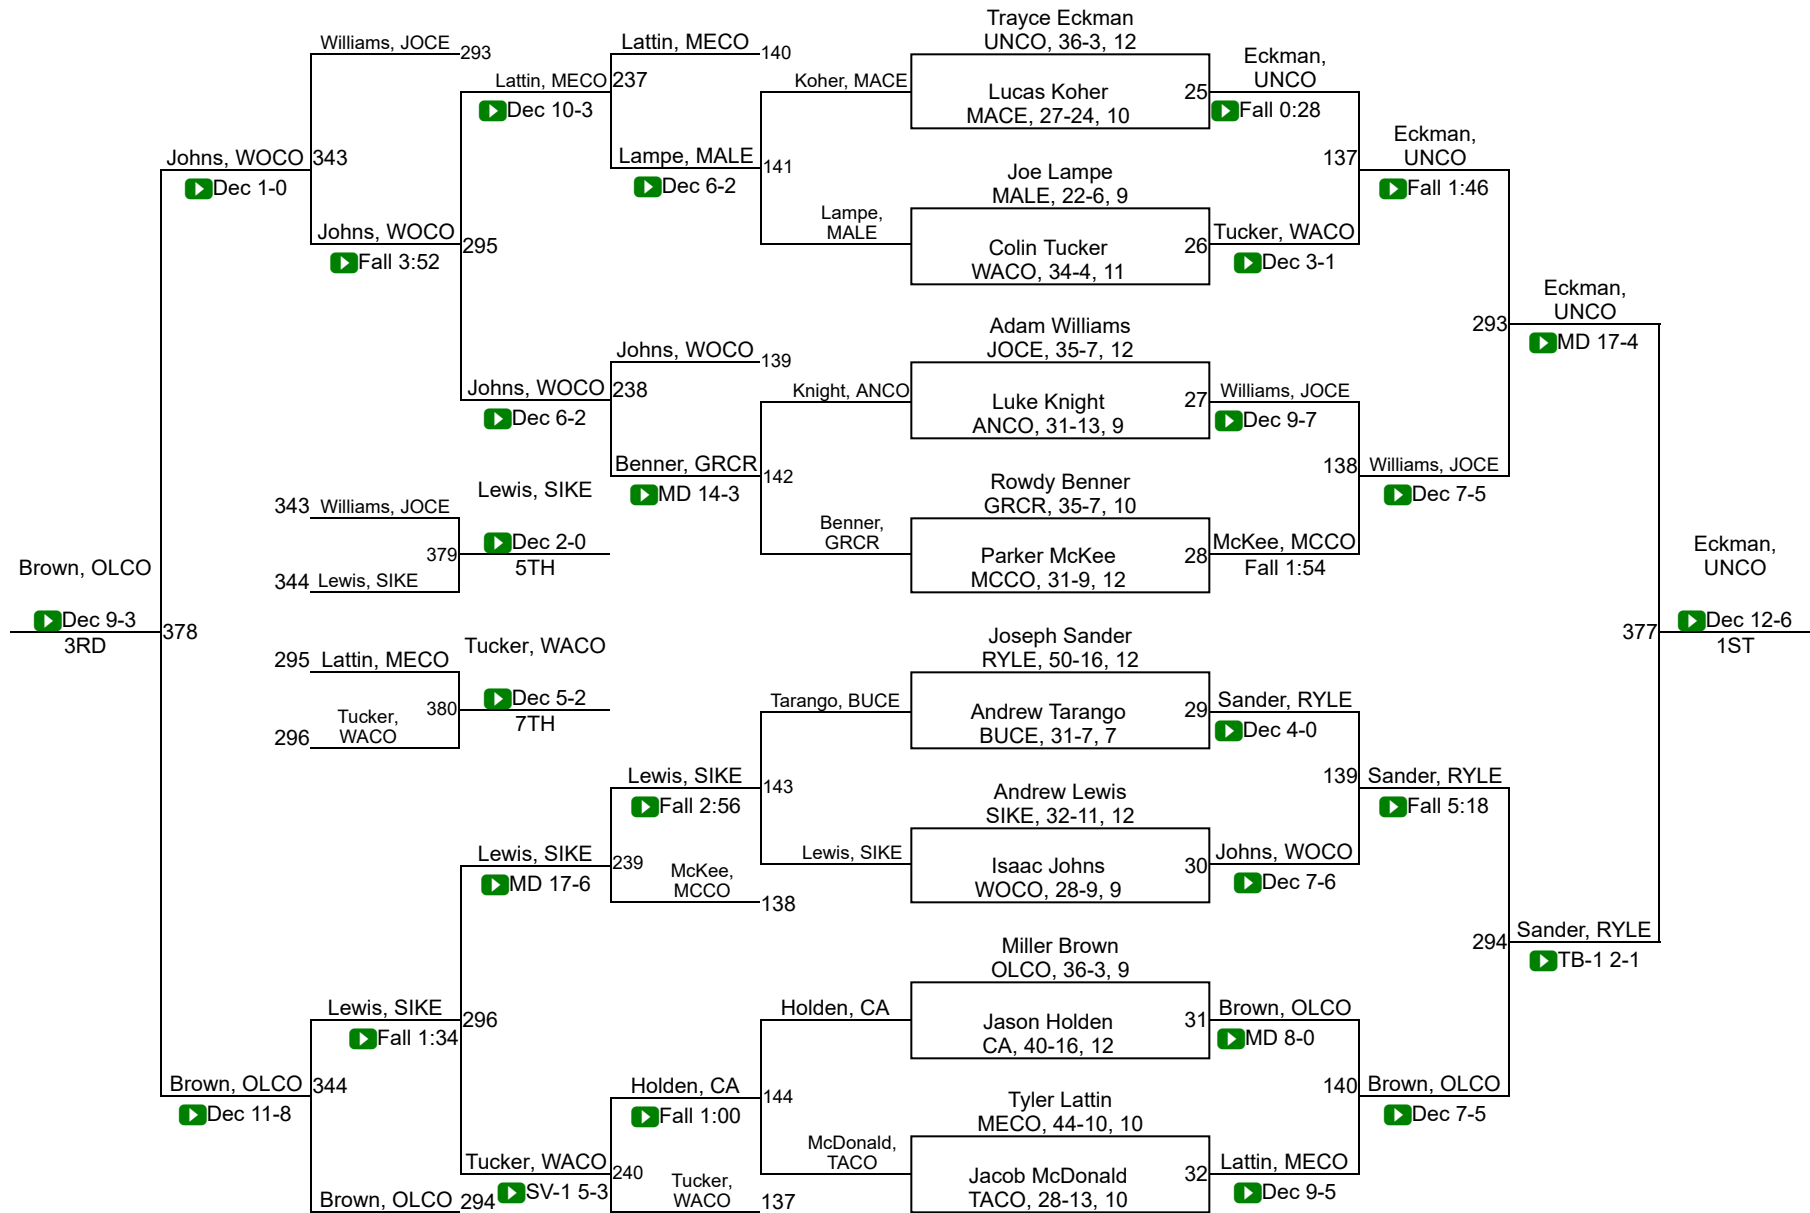

Russ Reigel

Che Founder

Kentucky Wrestling Officials Association - Awards

Coach of the Year - Blake Gamble, Johnson Central

Officiating Hall of Fame - Joe Cattan

<u>Place</u>	<u>Team Name</u>	<u>Total Points</u>
53	Pleasure Ridge Park	1.0
58	Atherton	-
58	Bryan Station	-
58	Bullitt Central	-
58	Knott County Central	-
58	Martin County	-
58	McCreary Central	-
58	Montgomery County	-
58	North Oldham	-
58	Perry County Central	-
58	Pikeville	-
58	Whitley County	-

KHSAA Final Round State Championship

106

KHSAA Final Round State Championship

120

KHSAA Final Round State Championship

126

KHSAA Final Round State Championship

132

KHSAA Final Round State Championship

138

KHSAA Final Round State Championship

165