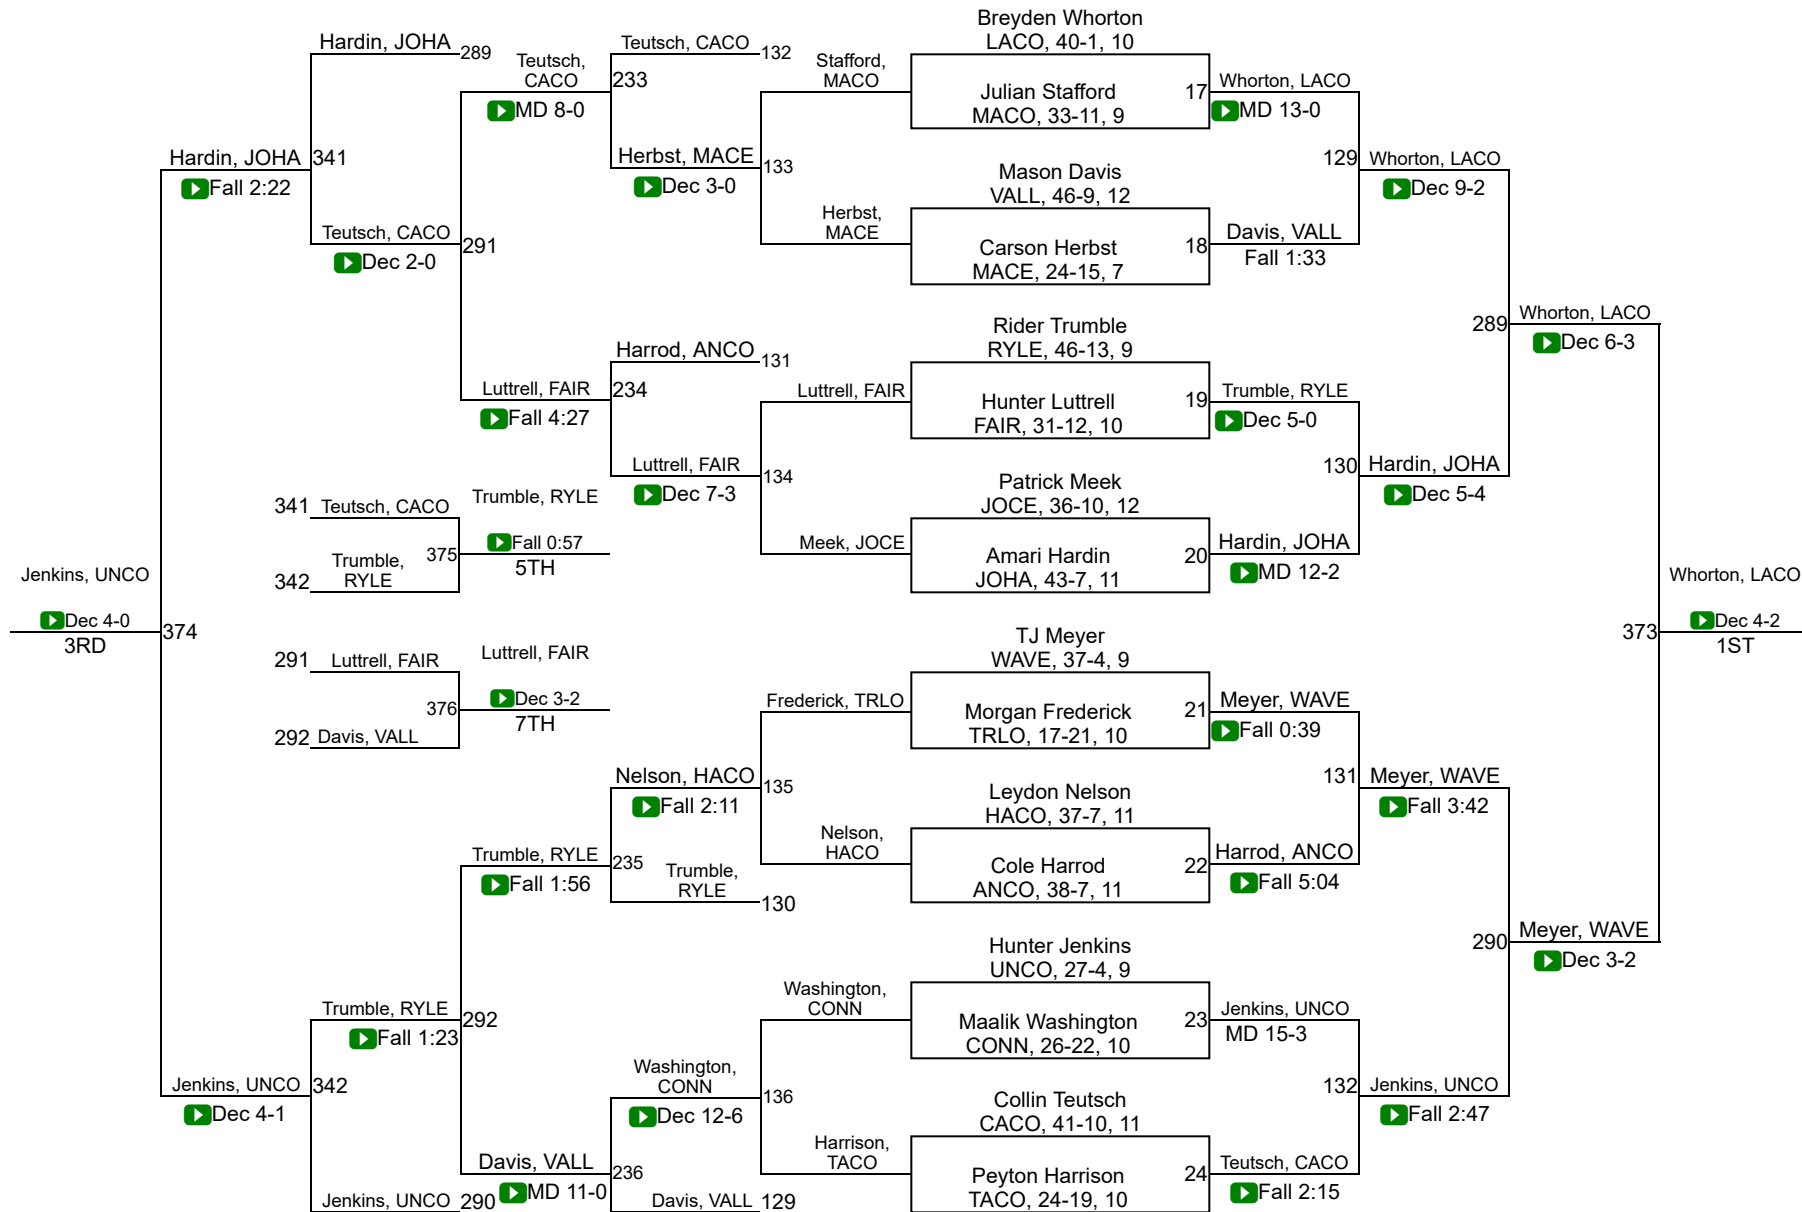

Champion - Union County (200.5 Pts)

Runner-up - Paducah Tilghman (115 pts)

KWCA Coach of the Year

Jim Matney, Johnson Central

KWCA Official of the Year

Jon Eschan

KYWCA Hall of Fame

William Green

Russ Reigel

Che Founder

Kentucky Wrestling Officials Association - Awards

Coach of the Year - Blake Gamble, Johnson Central

Officiating Hall of Fame - Joe Cattan

<u>Place</u>	<u>Team Name</u>	<u>Total Points</u>
53	Pleasure Ridge Park	1.0
58	Atherton	-
58	Bryan Station	-
58	Bullitt Central	-
58	Knott County Central	-
58	Martin County	-
58	McCreary Central	-
58	Montgomery County	-
58	North Oldham	-
58	Perry County Central	-
58	Pikeville	-
58	Whitley County	-

KHSAA Final Round State Championship

106

KHSAA Final Round State Championship

120

KHSAA Final Round State Championship

126

KHSAA Final Round State Championship

132