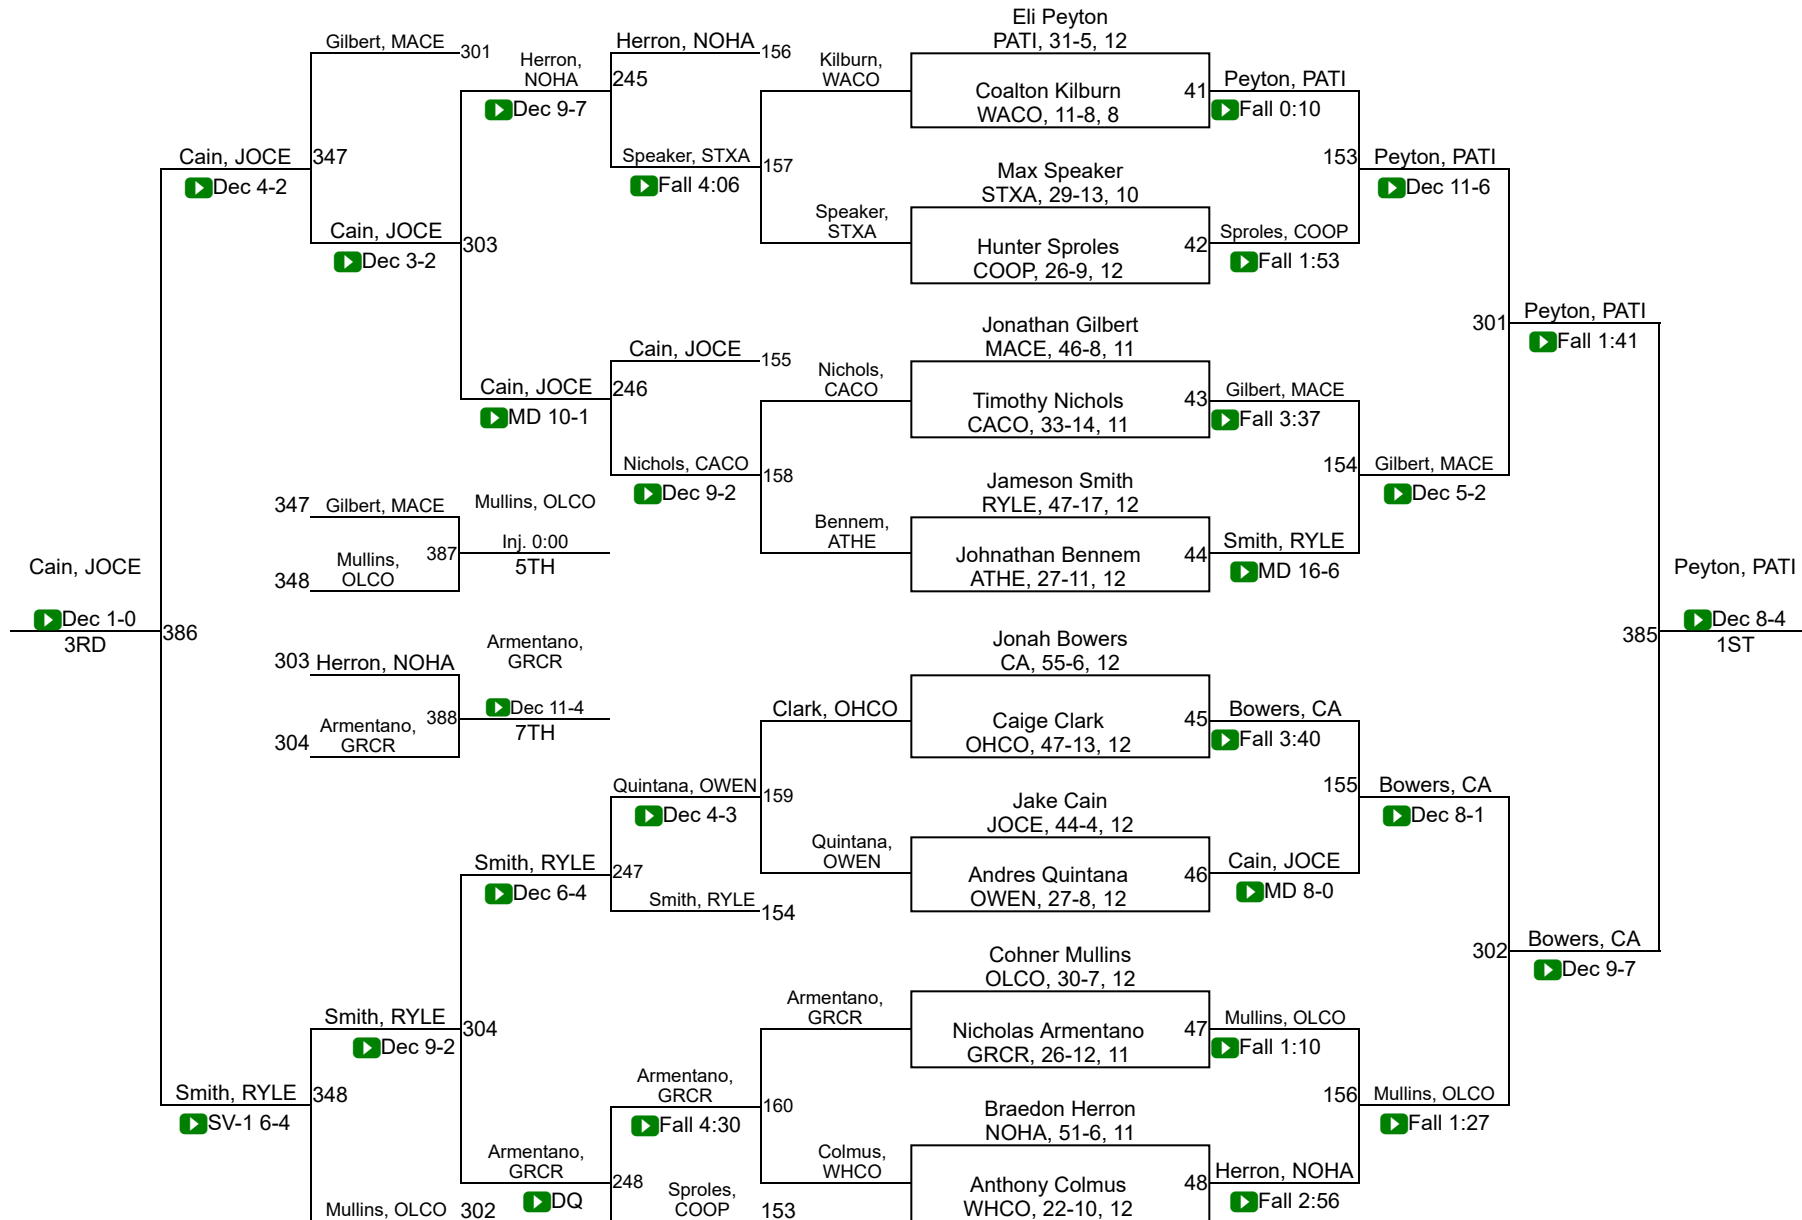

Russ Reigel

Che Founder

Kentucky Wrestling Officials Association - Awards

Coach of the Year - Blake Gamble, Johnson Central

Officiating Hall of Fame - Joe Cattan

<u>Place</u>	<u>Team Name</u>	<u>Total Points</u>
53	Pleasure Ridge Park	1.0
58	Atherton	-
58	Bryan Station	-
58	Bullitt Central	-
58	Knott County Central	-
58	Martin County	-
58	McCreary Central	-
58	Montgomery County	-
58	North Oldham	-
58	Perry County Central	-
58	Pikeville	-
58	Whitley County	-

KHSAA Final Round State Championship

106

KHSAA Final Round State Championship

120

KHSAA Final Round State Championship

126

KHSAA Final Round State Championship

132

KHSAA Final Round State Championship

138

KHSAA Final Round State Championship

165